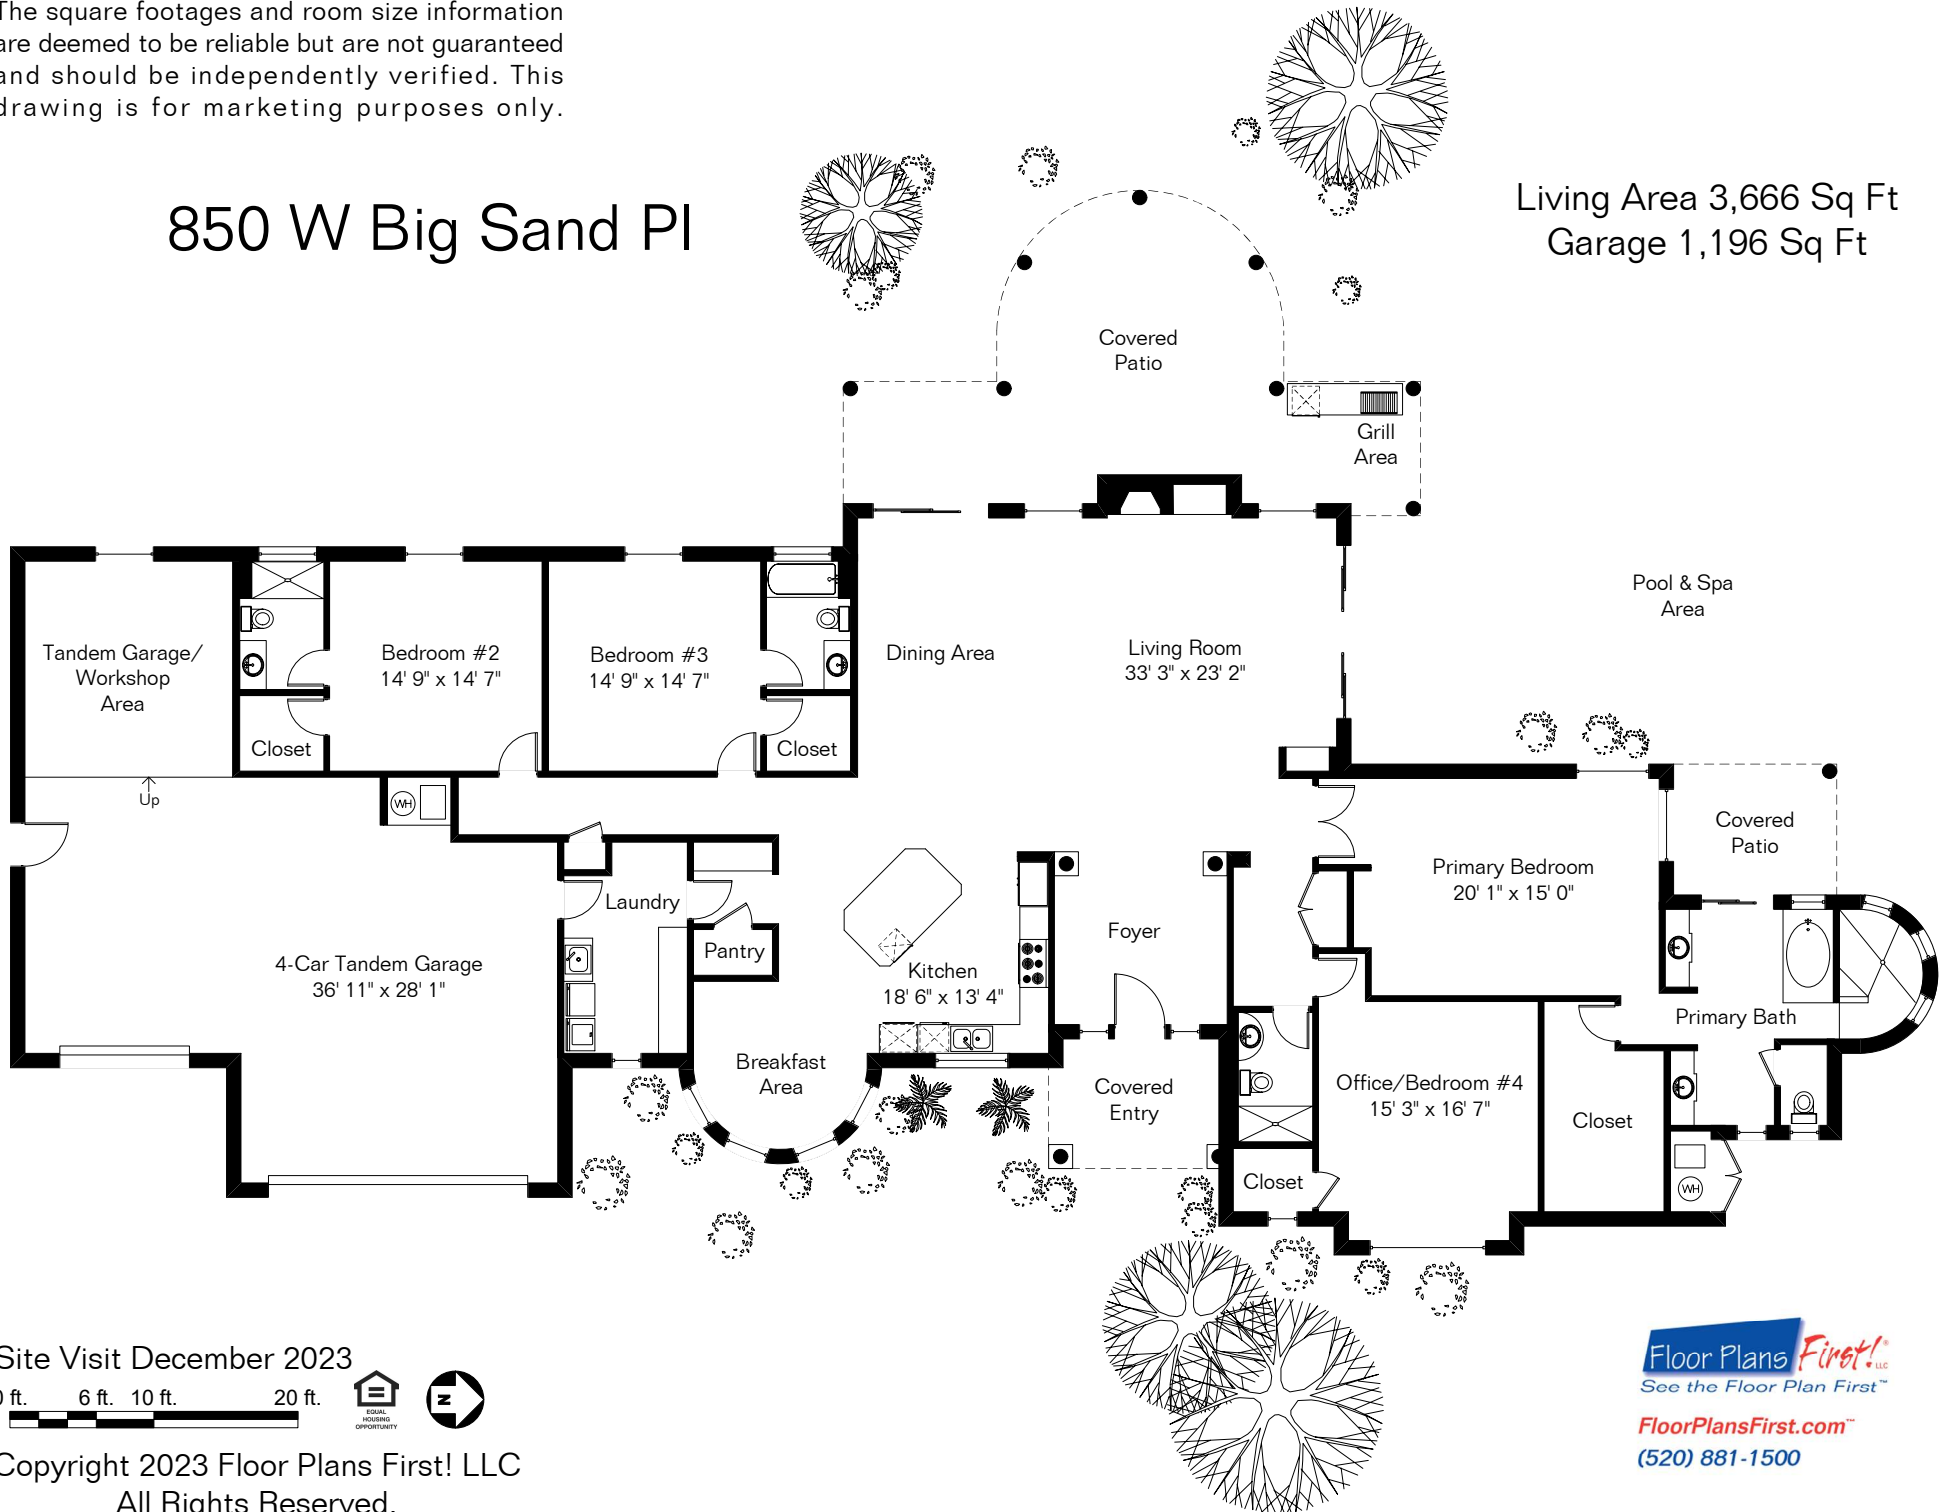

The square footages and room size information are deemed to be reliable but are not guaranteed and should be independently verified. This drawing is for marketing purposes only.

# 850 W Big Sand Pl

Living Area 3,666 Sq Ft  
Garage 1,196 Sq Ft

Site Visit December 2023

Copyright 2023 Floor Plans First! LLC  
All Rights Reserved.

Floor Plans First!  
See the Floor Plan First!  
FloorPlansFirst.com  
(520) 881-1500